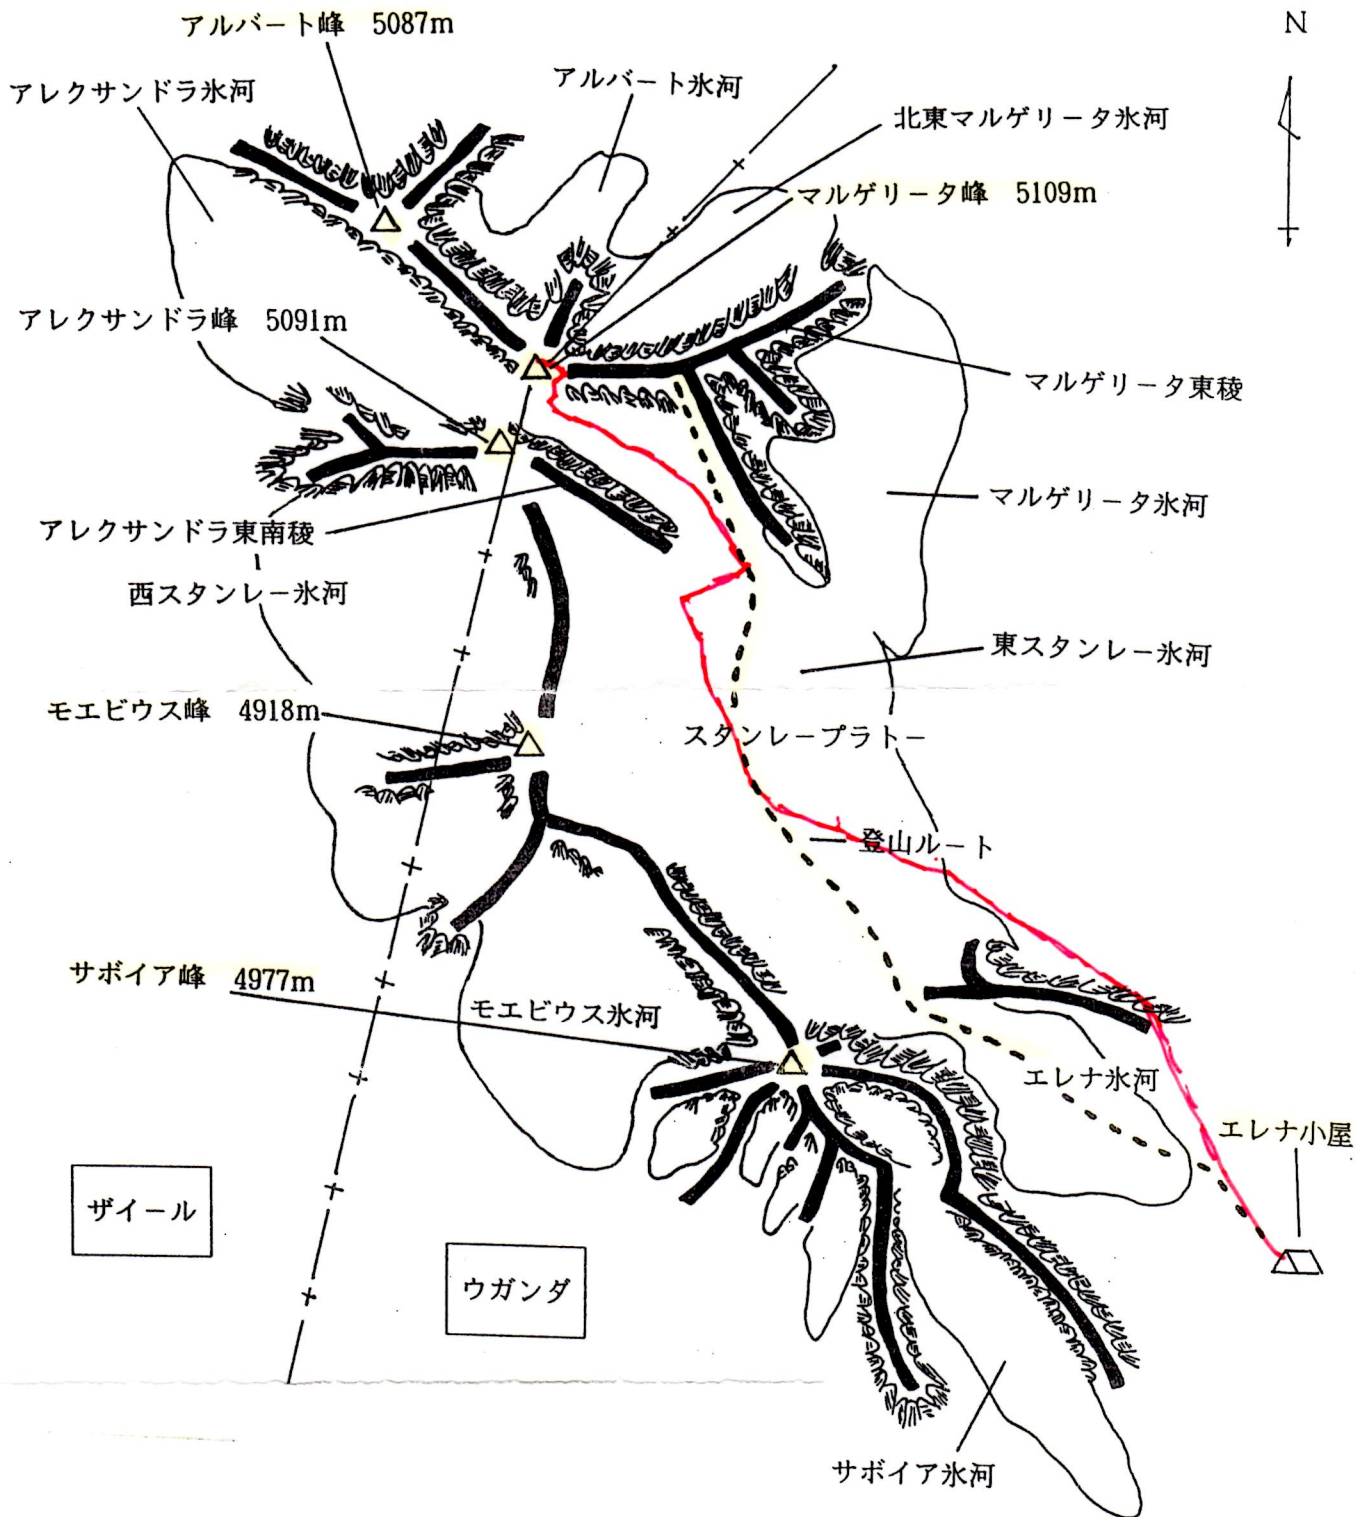

7summits.com

Trails & Expeditions to the seven summits

For more information on our expeditions and adventures visit [www.7summits.com](http://www.7summits.com)

Welcome to

MARGHERITA

PEAK

16 763 FT (5109M)

the highest point in Uganda!

# スタンレー山塊概念図

# RWENZORI MOUNTAINEERING SAFARI LODGE (RMS Lodge)

SELF CONTAINED  
COTTAGES  
CURRENT

- BAR
- BARLOCKON
- POOL TABLE

A dark glass bottle of Nile Special Premium Lager is the central focus. The label is black with gold and red accents. At the top, there is a circular emblem with a figure. Below it, the words "NILE" and "SPECIAL" are printed in large, bold, white letters with a gold outline. Underneath, "PREMIUM LAGER" is written in a smaller, gold, serif font. The bottle is set against a background of dark wood paneling and a wooden floor. To the left, a doorway leads to a brighter area with some equipment. To the right, a plaid hat is partially visible.