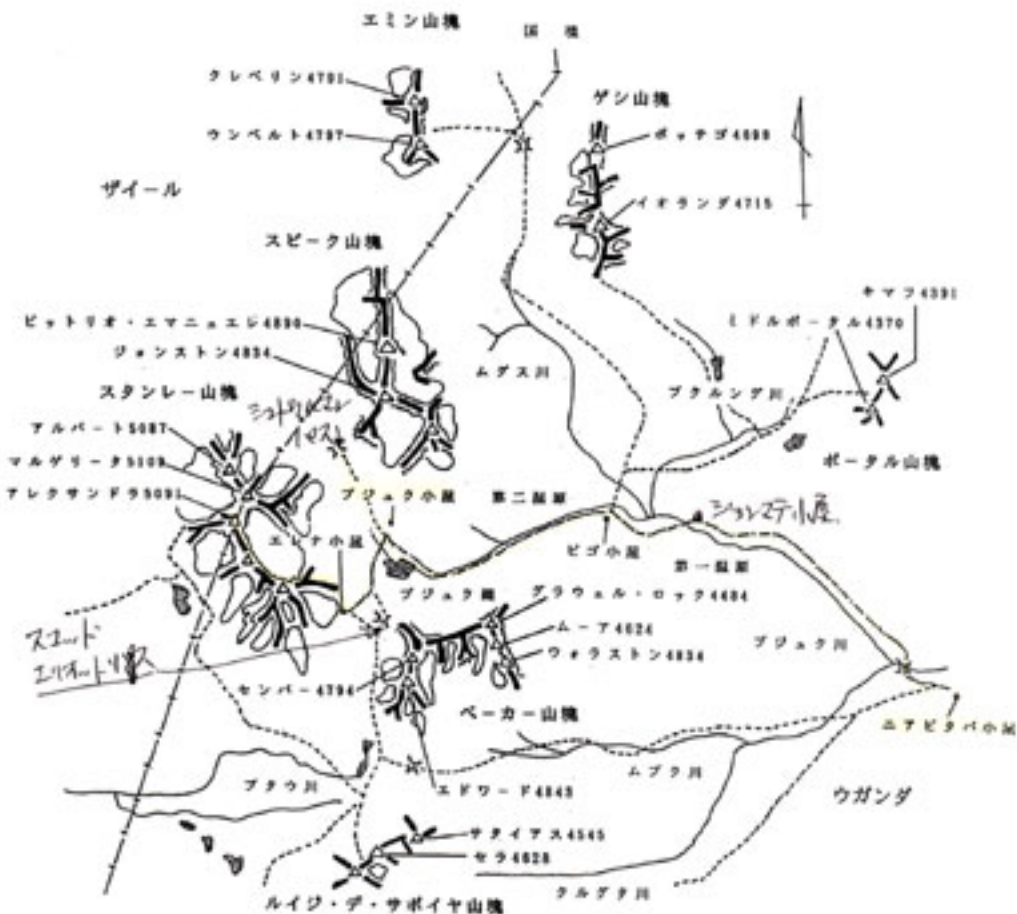

# ルウェンゾリ概念図

summits.com

me in

BC Vt

MOUNTAIN HERITAGE

KILIMANJARO

(19M)

Maandaf

7summits.com

Trails & Expeditions to the seven summits

For more information on our expeditions and adventures visit [www.7summits.com](http://www.7summits.com)

Welcome to

MARGHERITA

PEAK

16 763 FT (5109M)

the highest point in Uganda!

# スタンレー山塊概念図